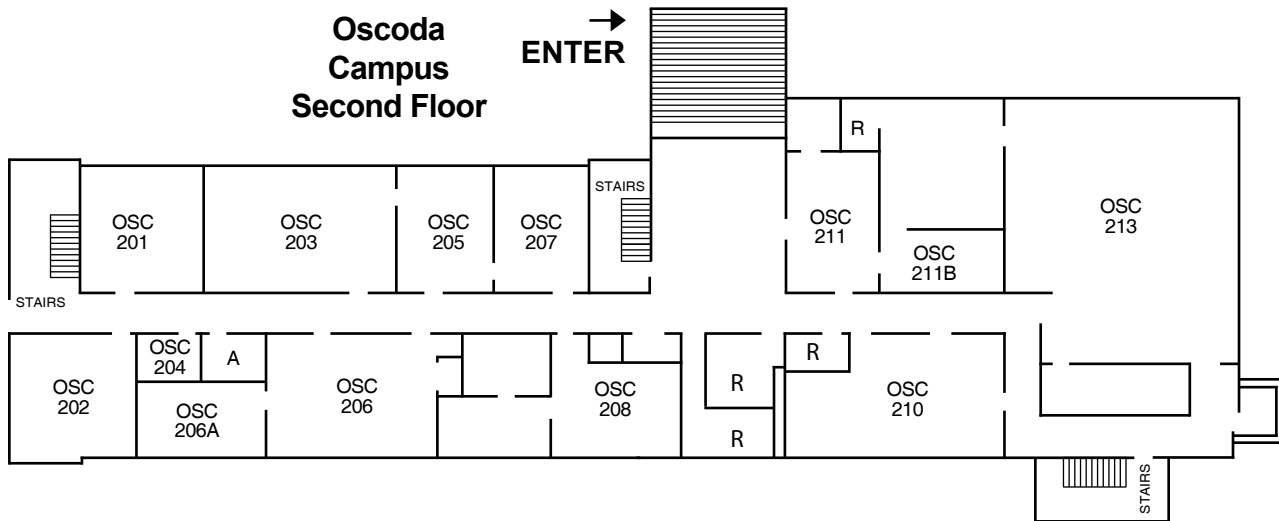

Alpena Community College Oscoda Campus

Oscoda Campus
5800 Skeel Avenue
Oscoda, Michigan, 48750
989.739.1445
www.alpenacc.edu

Oscoda Campus First Floor

Oscoda Campus Second Floor

Oscoda Campus Third Floor