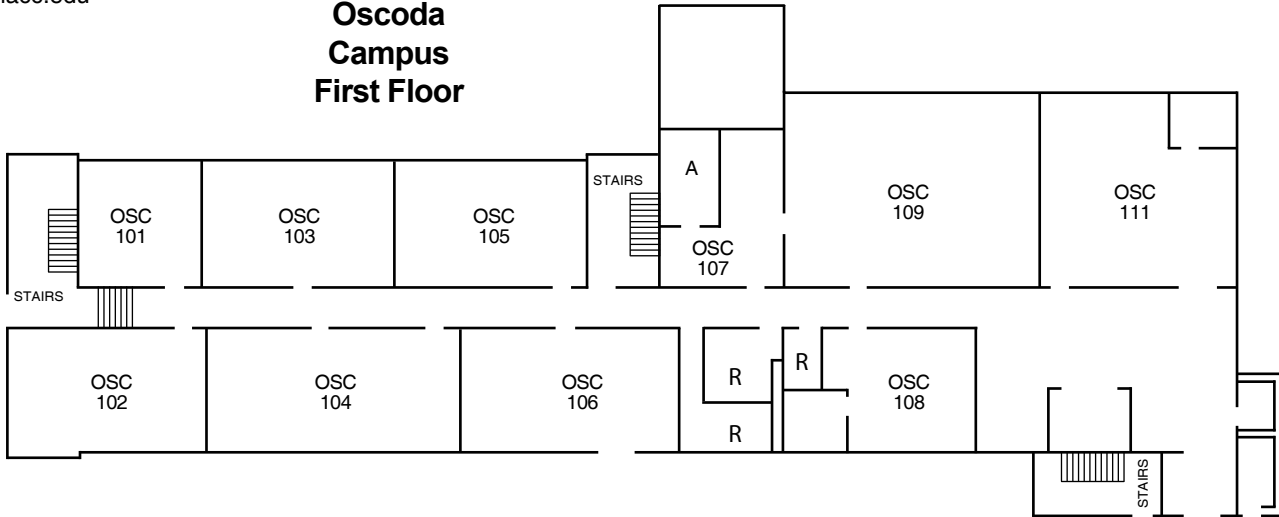

Alpena Community College Oscoda Campus

Oscoda Campus
5800 Skeel Avenue
Oscoda, Michigan, 48750
989.739.1445
www.alpenacc.edu

Oscoda Campus First Floor

Oscoda Campus Second Floor

Oscoda Campus Third Floor