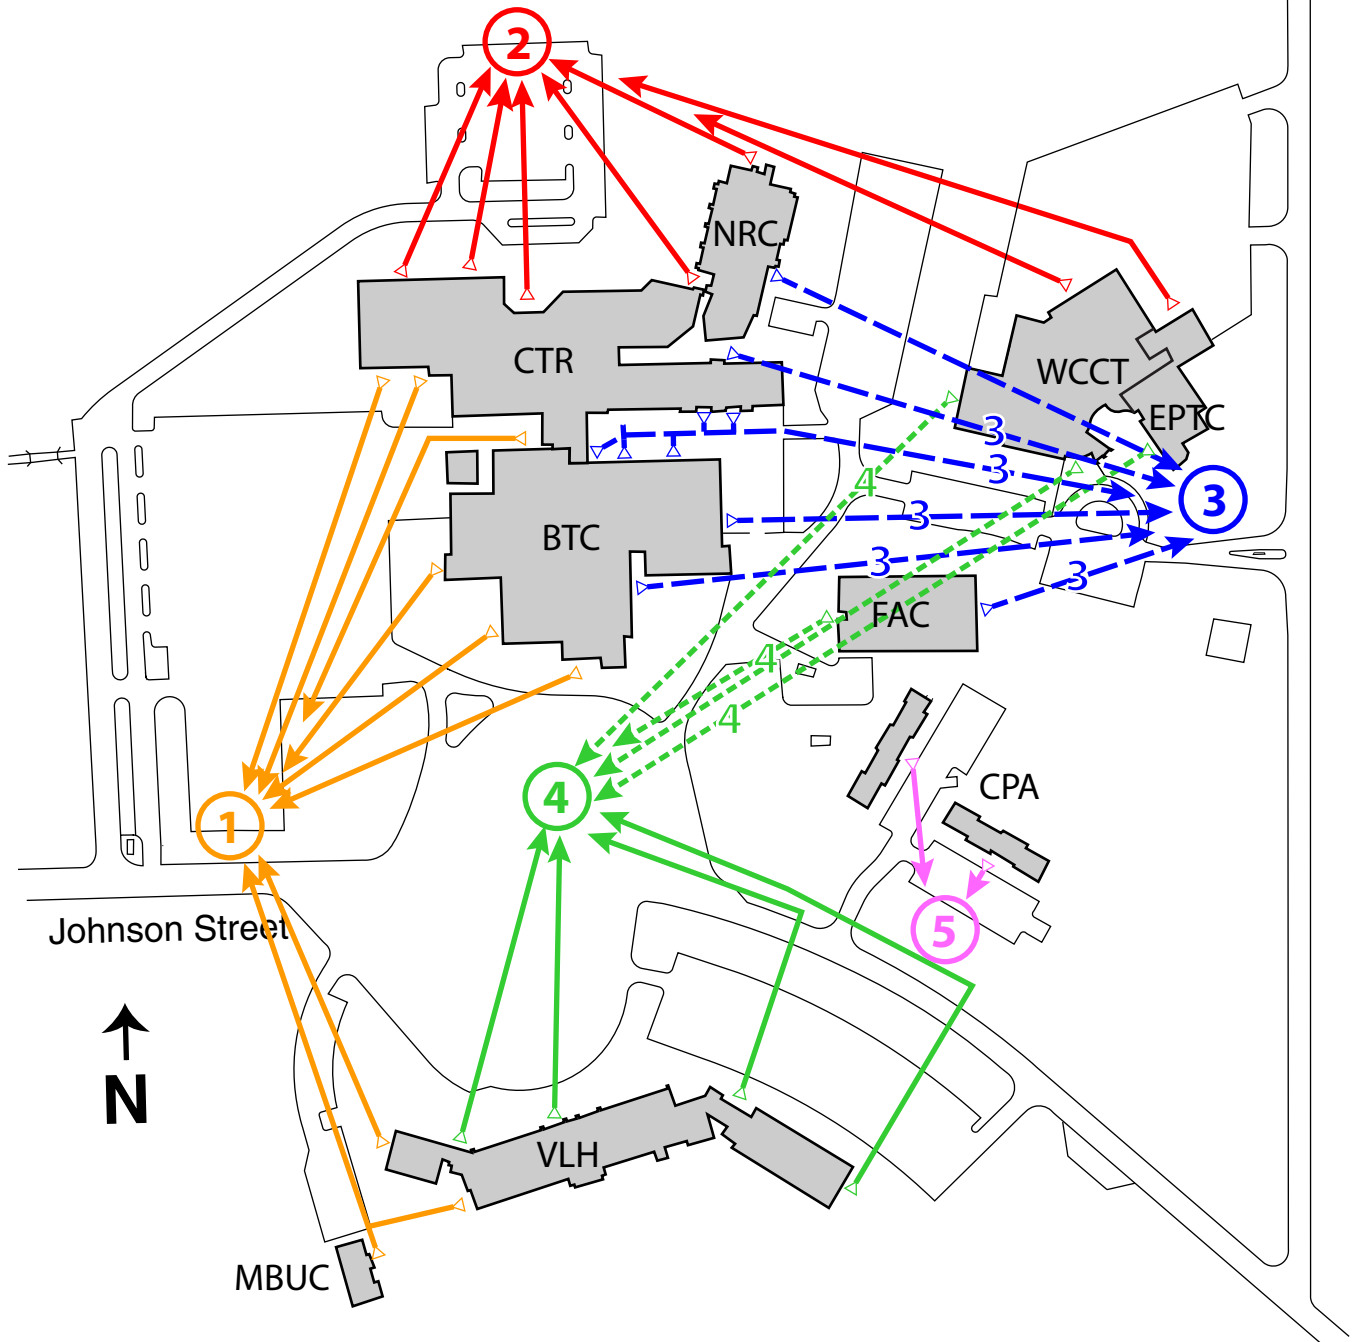

Building Evacuation Map

Alpena Campus

Alpena Community College

- 1 — "B" parking lot near the main entry sign.
- 2 — At the north end of the "C" parking lot at the point furthest from the building.
- 3 — Near the EPTC entrance between the solar panels and Woodward Street.
- 4 — Directly in front of Besser Technical Center near the block wall sign.
- 5 — Between the south College Park Apartments parking lot and Johnson Street.